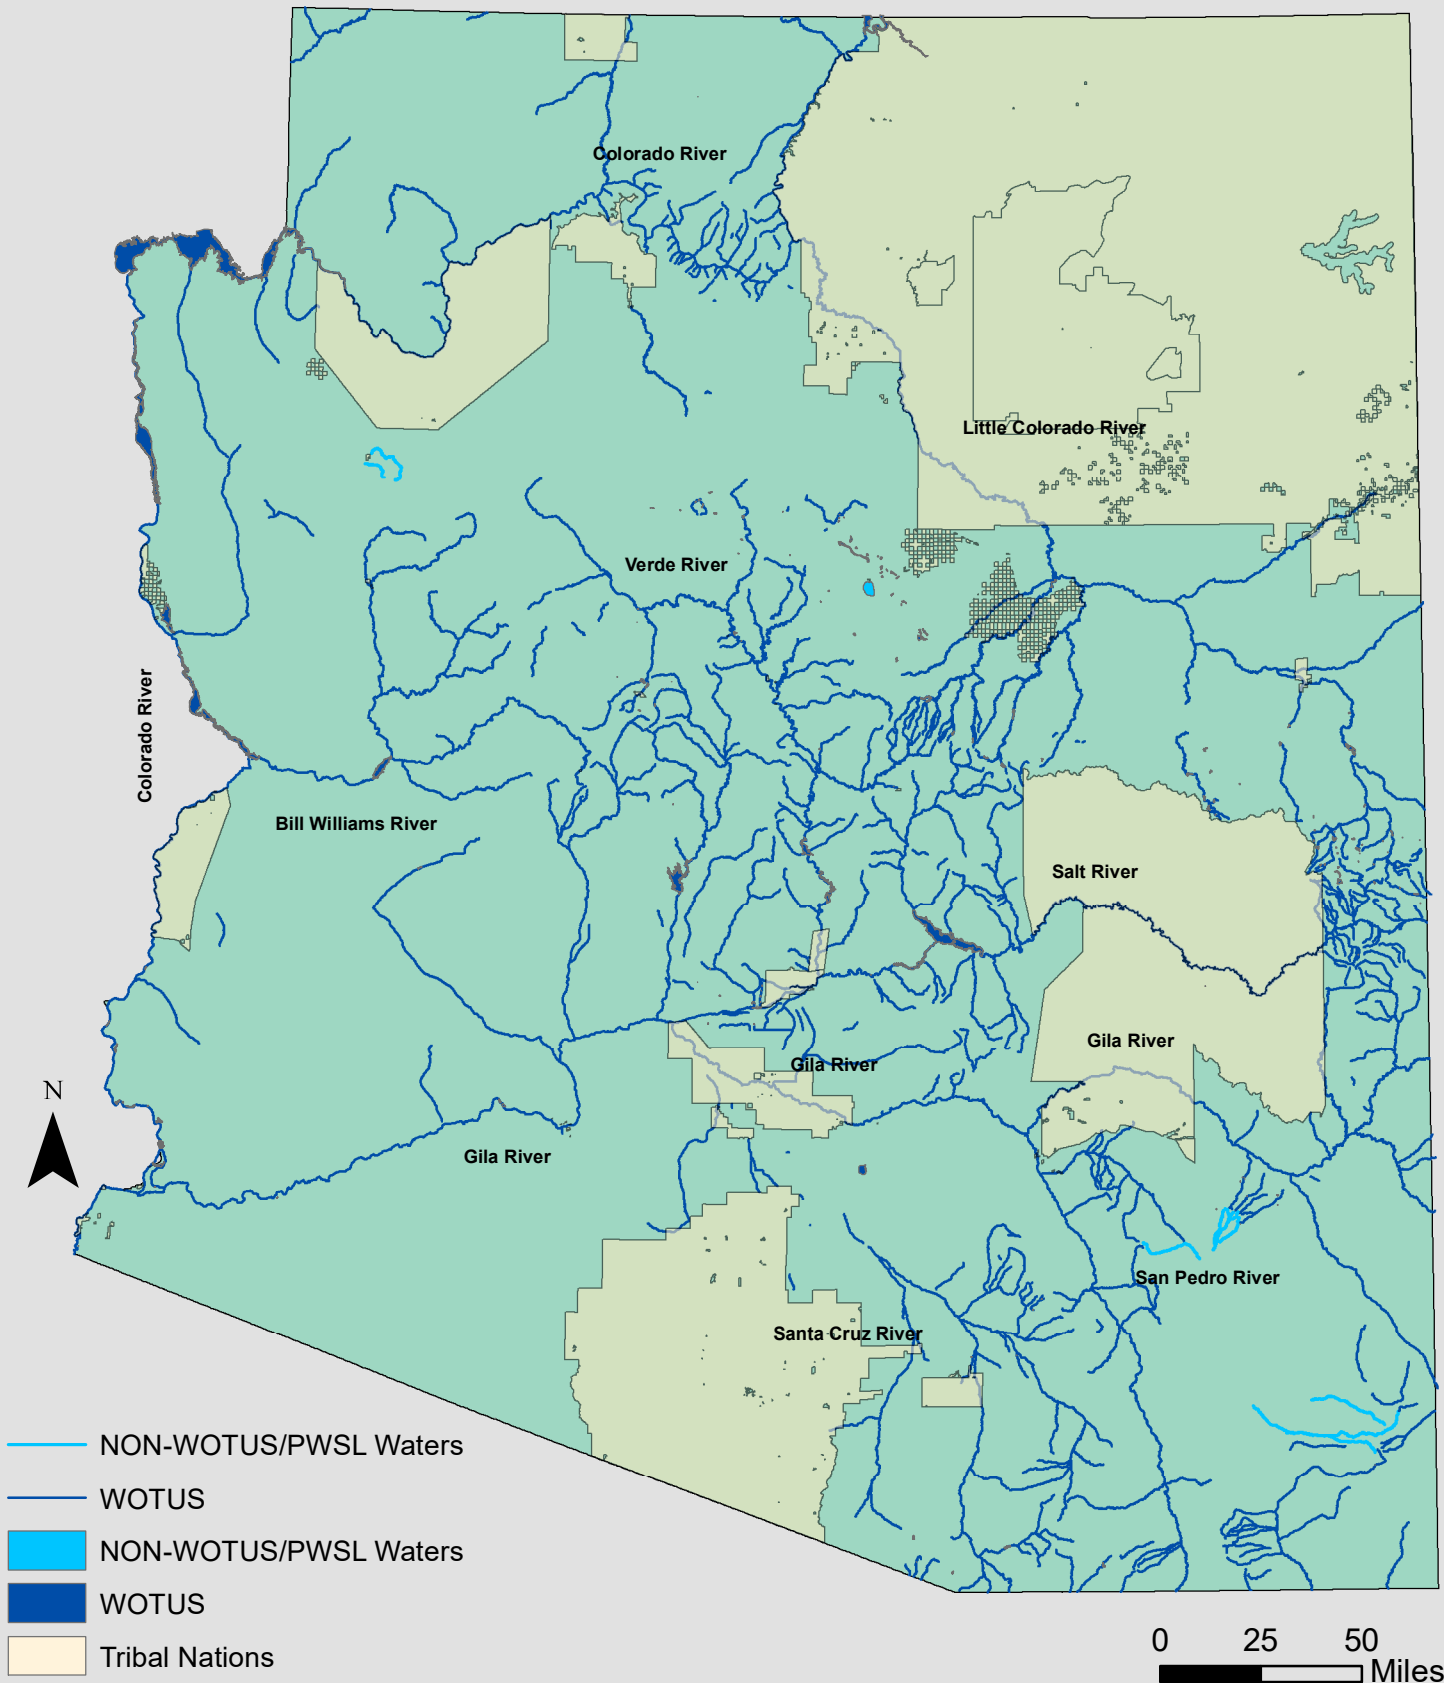

Arizona's Surface Water Protection Program

This map is for general reference only and may not be all inclusive. ADEQ program's data collection efforts are ongoing. More detailed information and specific locations can be obtained by contacting the Arizona Department of Environmental Quality.