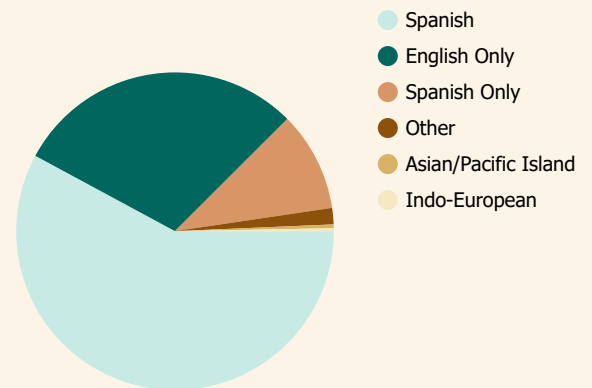

## Vulnerable Population

## Race and Ethnicity

The largest group: Hispanic Origin (Any Race) (77.35)

The smallest group: Pacific Islander Alone (0.09)

Indicator ▲	Value	Diff
White Alone	41.09	-28.56
Black Alone	9.74	+4.88
American Indian/Alaska Native Alone	2.87	-1.71
Asian Alone	0.73	-2.89
Pacific Islander Alone	0.09	-0.13
Other Race	41.64	+28.57
Two or More Races	3.82	-0.19
Hispanic Origin (Any Race)	77.35	+45.17

Bars show deviation from Arizona

## Language Spoken Age 18-65