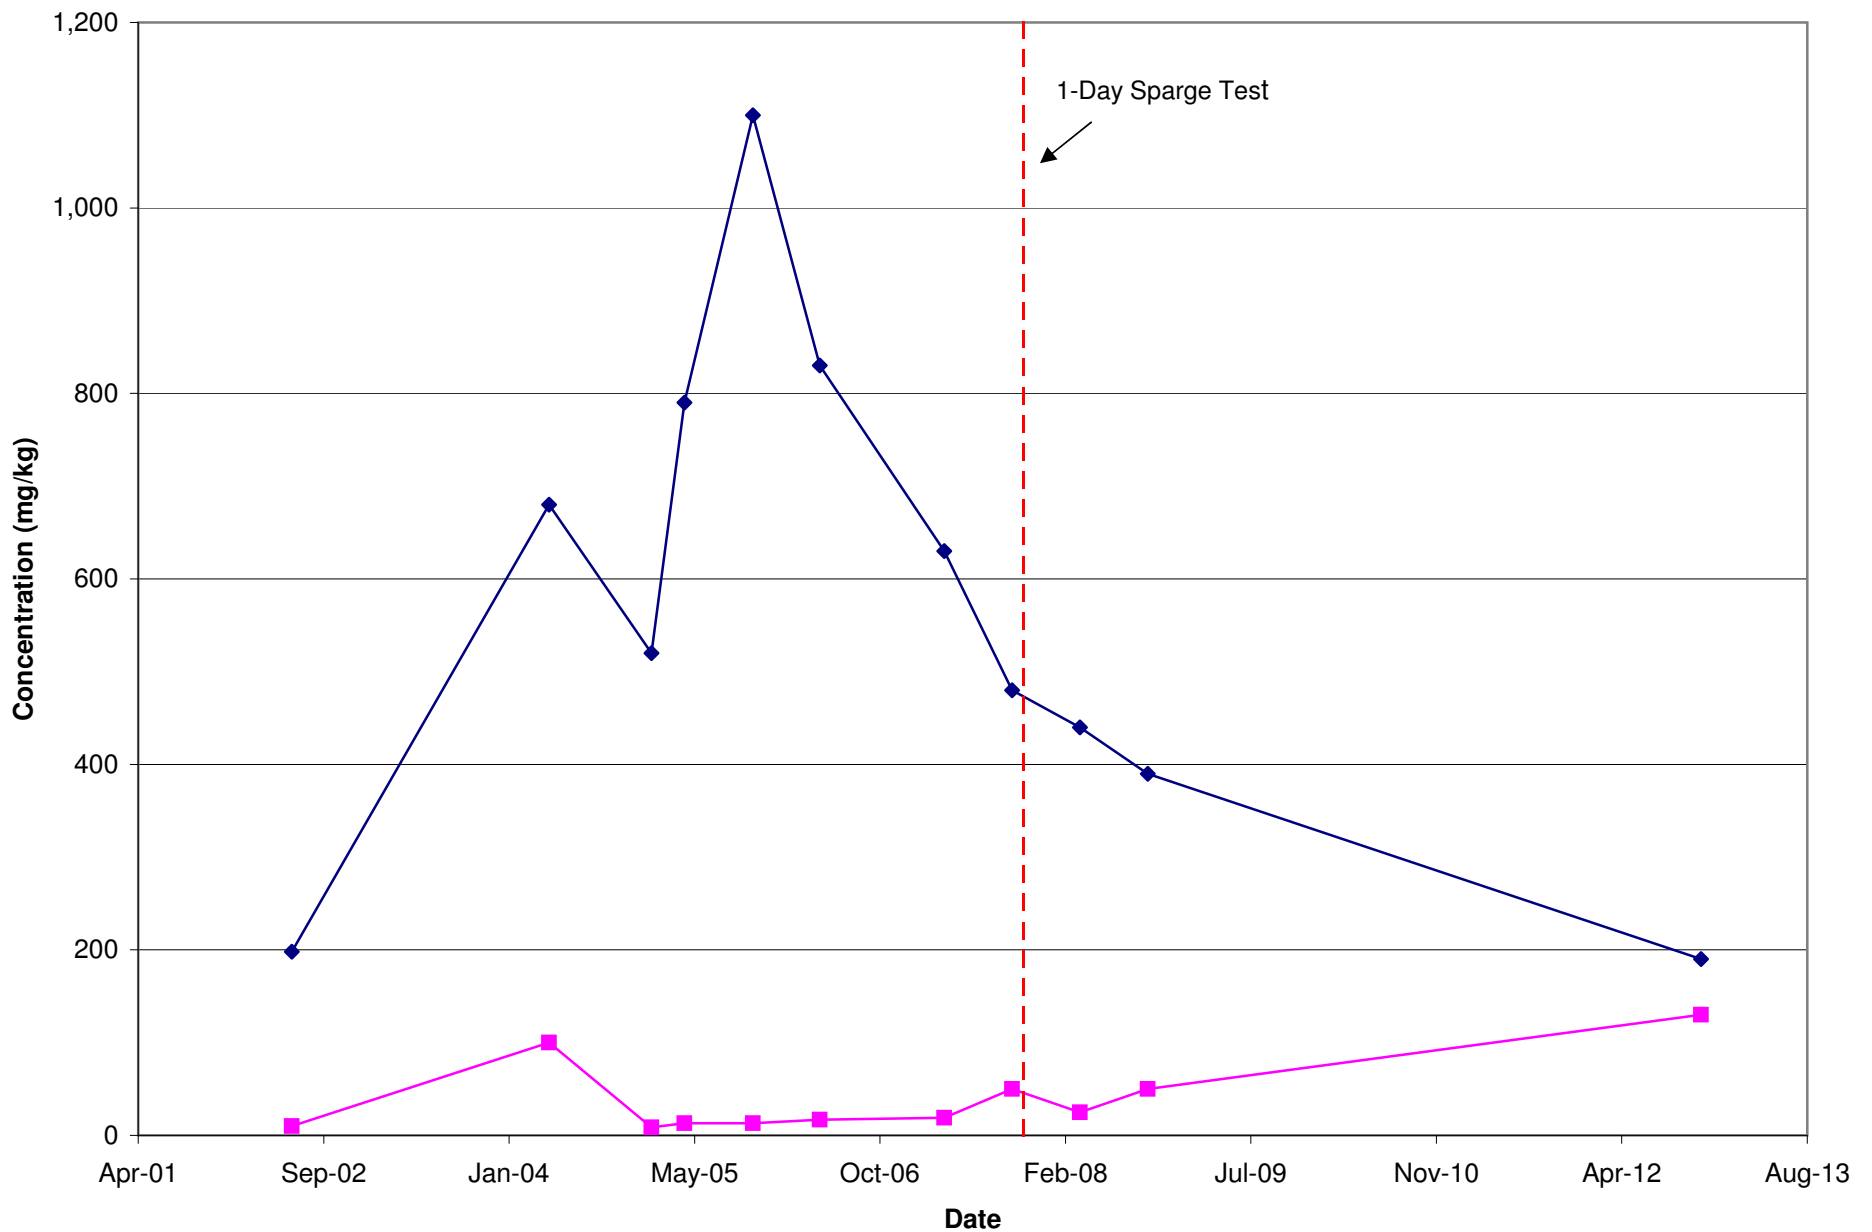

APPENDIX J

LNAPL CONCENTRATION TRENDS

EXPLANATION

◆ PCE ■ TCE

PCE AND TCE CONCENTRATIONS IN LNAPL FROM WELL 7AZP-2

Approved	Date	Author	Date	File Name	Figure
AJB	5/3/13	AJB	5/3/13	P-2 NAPL PCE TCE	J.1

EXPLANATION

◆ PCE ■ TCE

PCE AND TCE CONCENTRATIONS IN LNAPL FROM WELL 7AZP-4

Approved	Date	Author	Date	File Name	Figure
AJB	5/3/13	AJB	5/3/13	P-4 NAPL PCE TCE	J.2