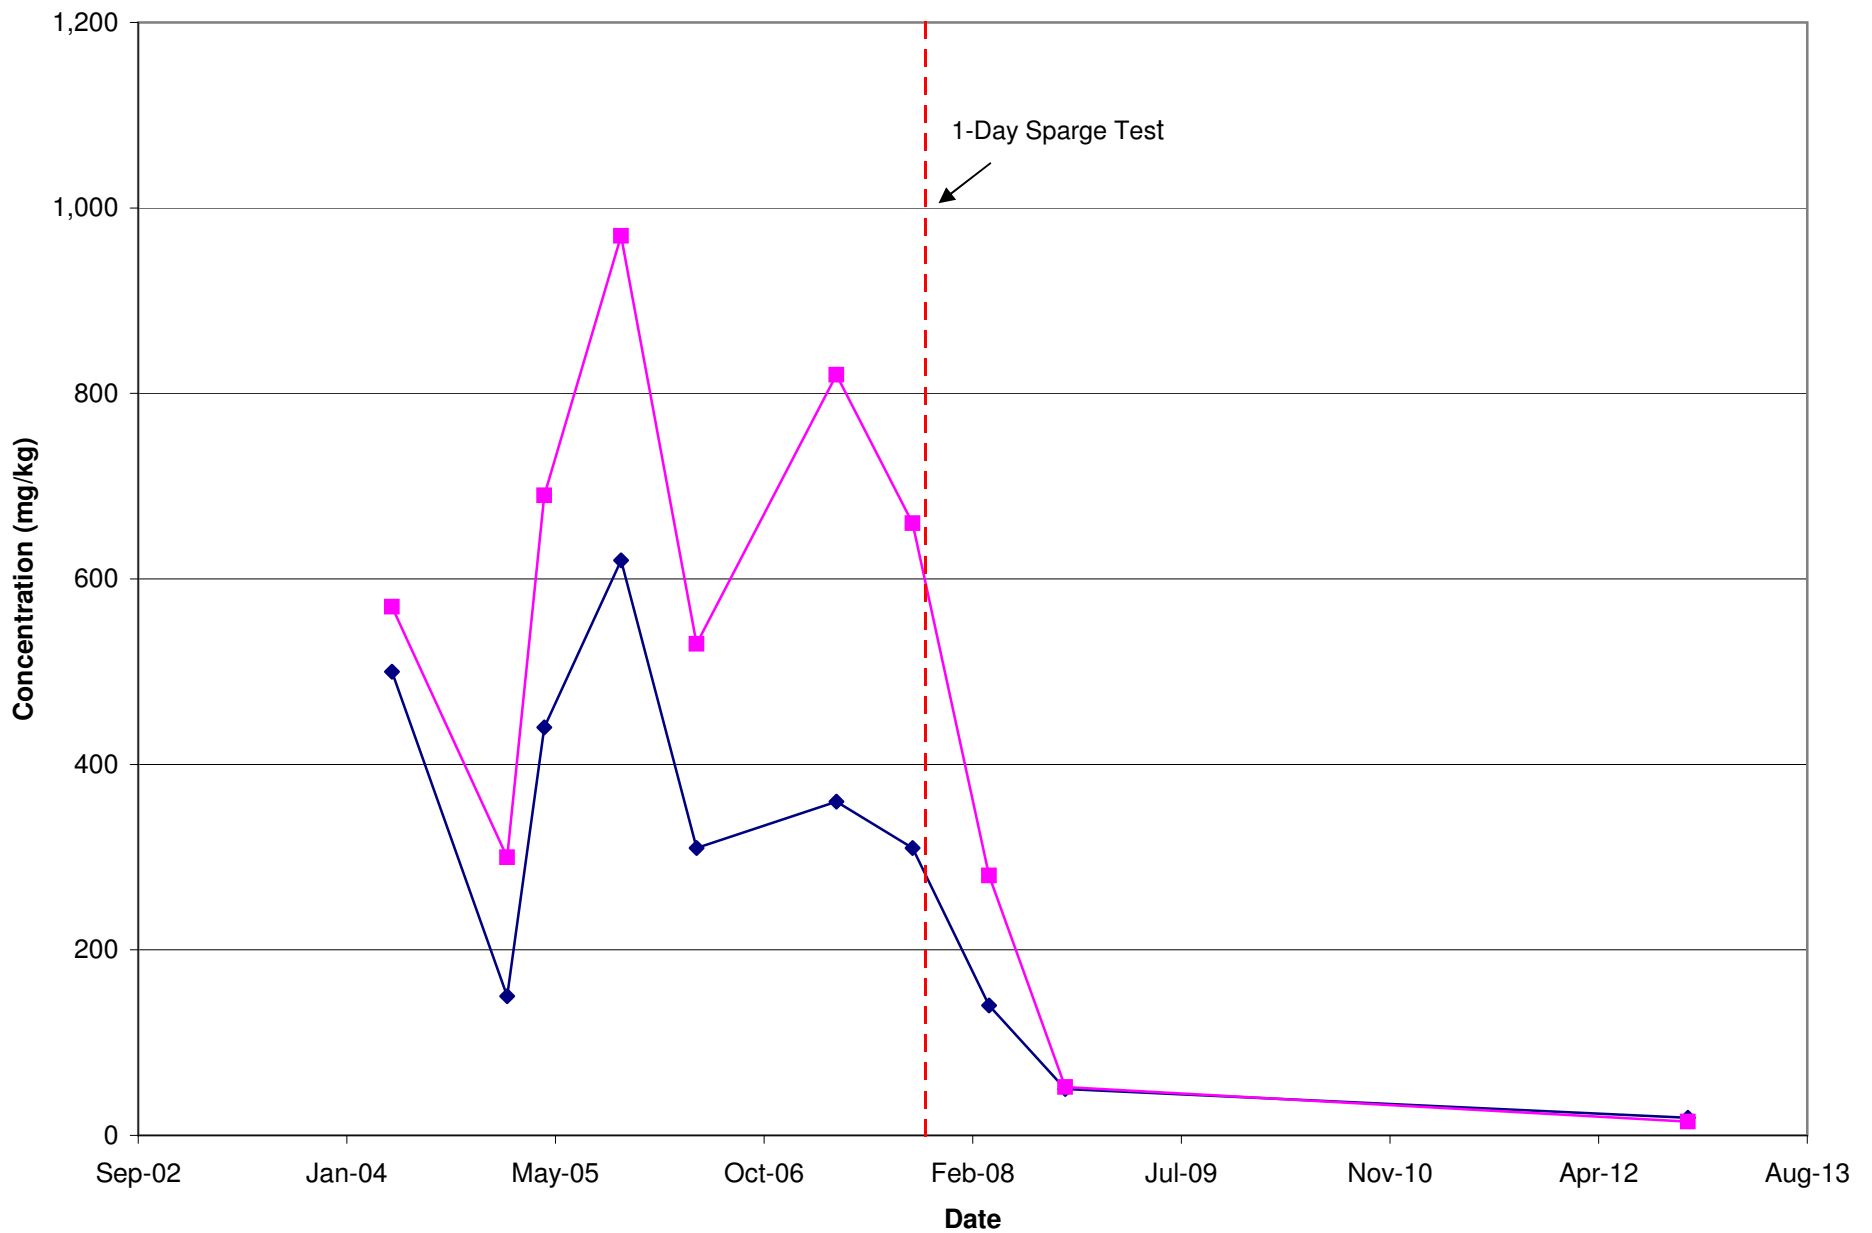

APPENDIX J

LNAPL CONCENTRATION TRENDS

EXPLANATION

◆ PCE ■ TCE

PCE AND TCE CONCENTRATIONS IN LNAPL FROM WELL 7AZP-2

Approved	Date	Author	Date	File Name	Figure
AJB	5/3/13	AJB	5/3/13	P-2 NAPL PCE TCE	J.1

EXPLANATION

◆ PCE ■ TCE

PCE AND TCE CONCENTRATIONS IN LNAPL FROM WELL 7AZP-4

Approved	Date	Author	Date	File Name	Figure
AJB	5/3/13	AJB	5/3/13	P-4 NAPL PCE TCE	J.2