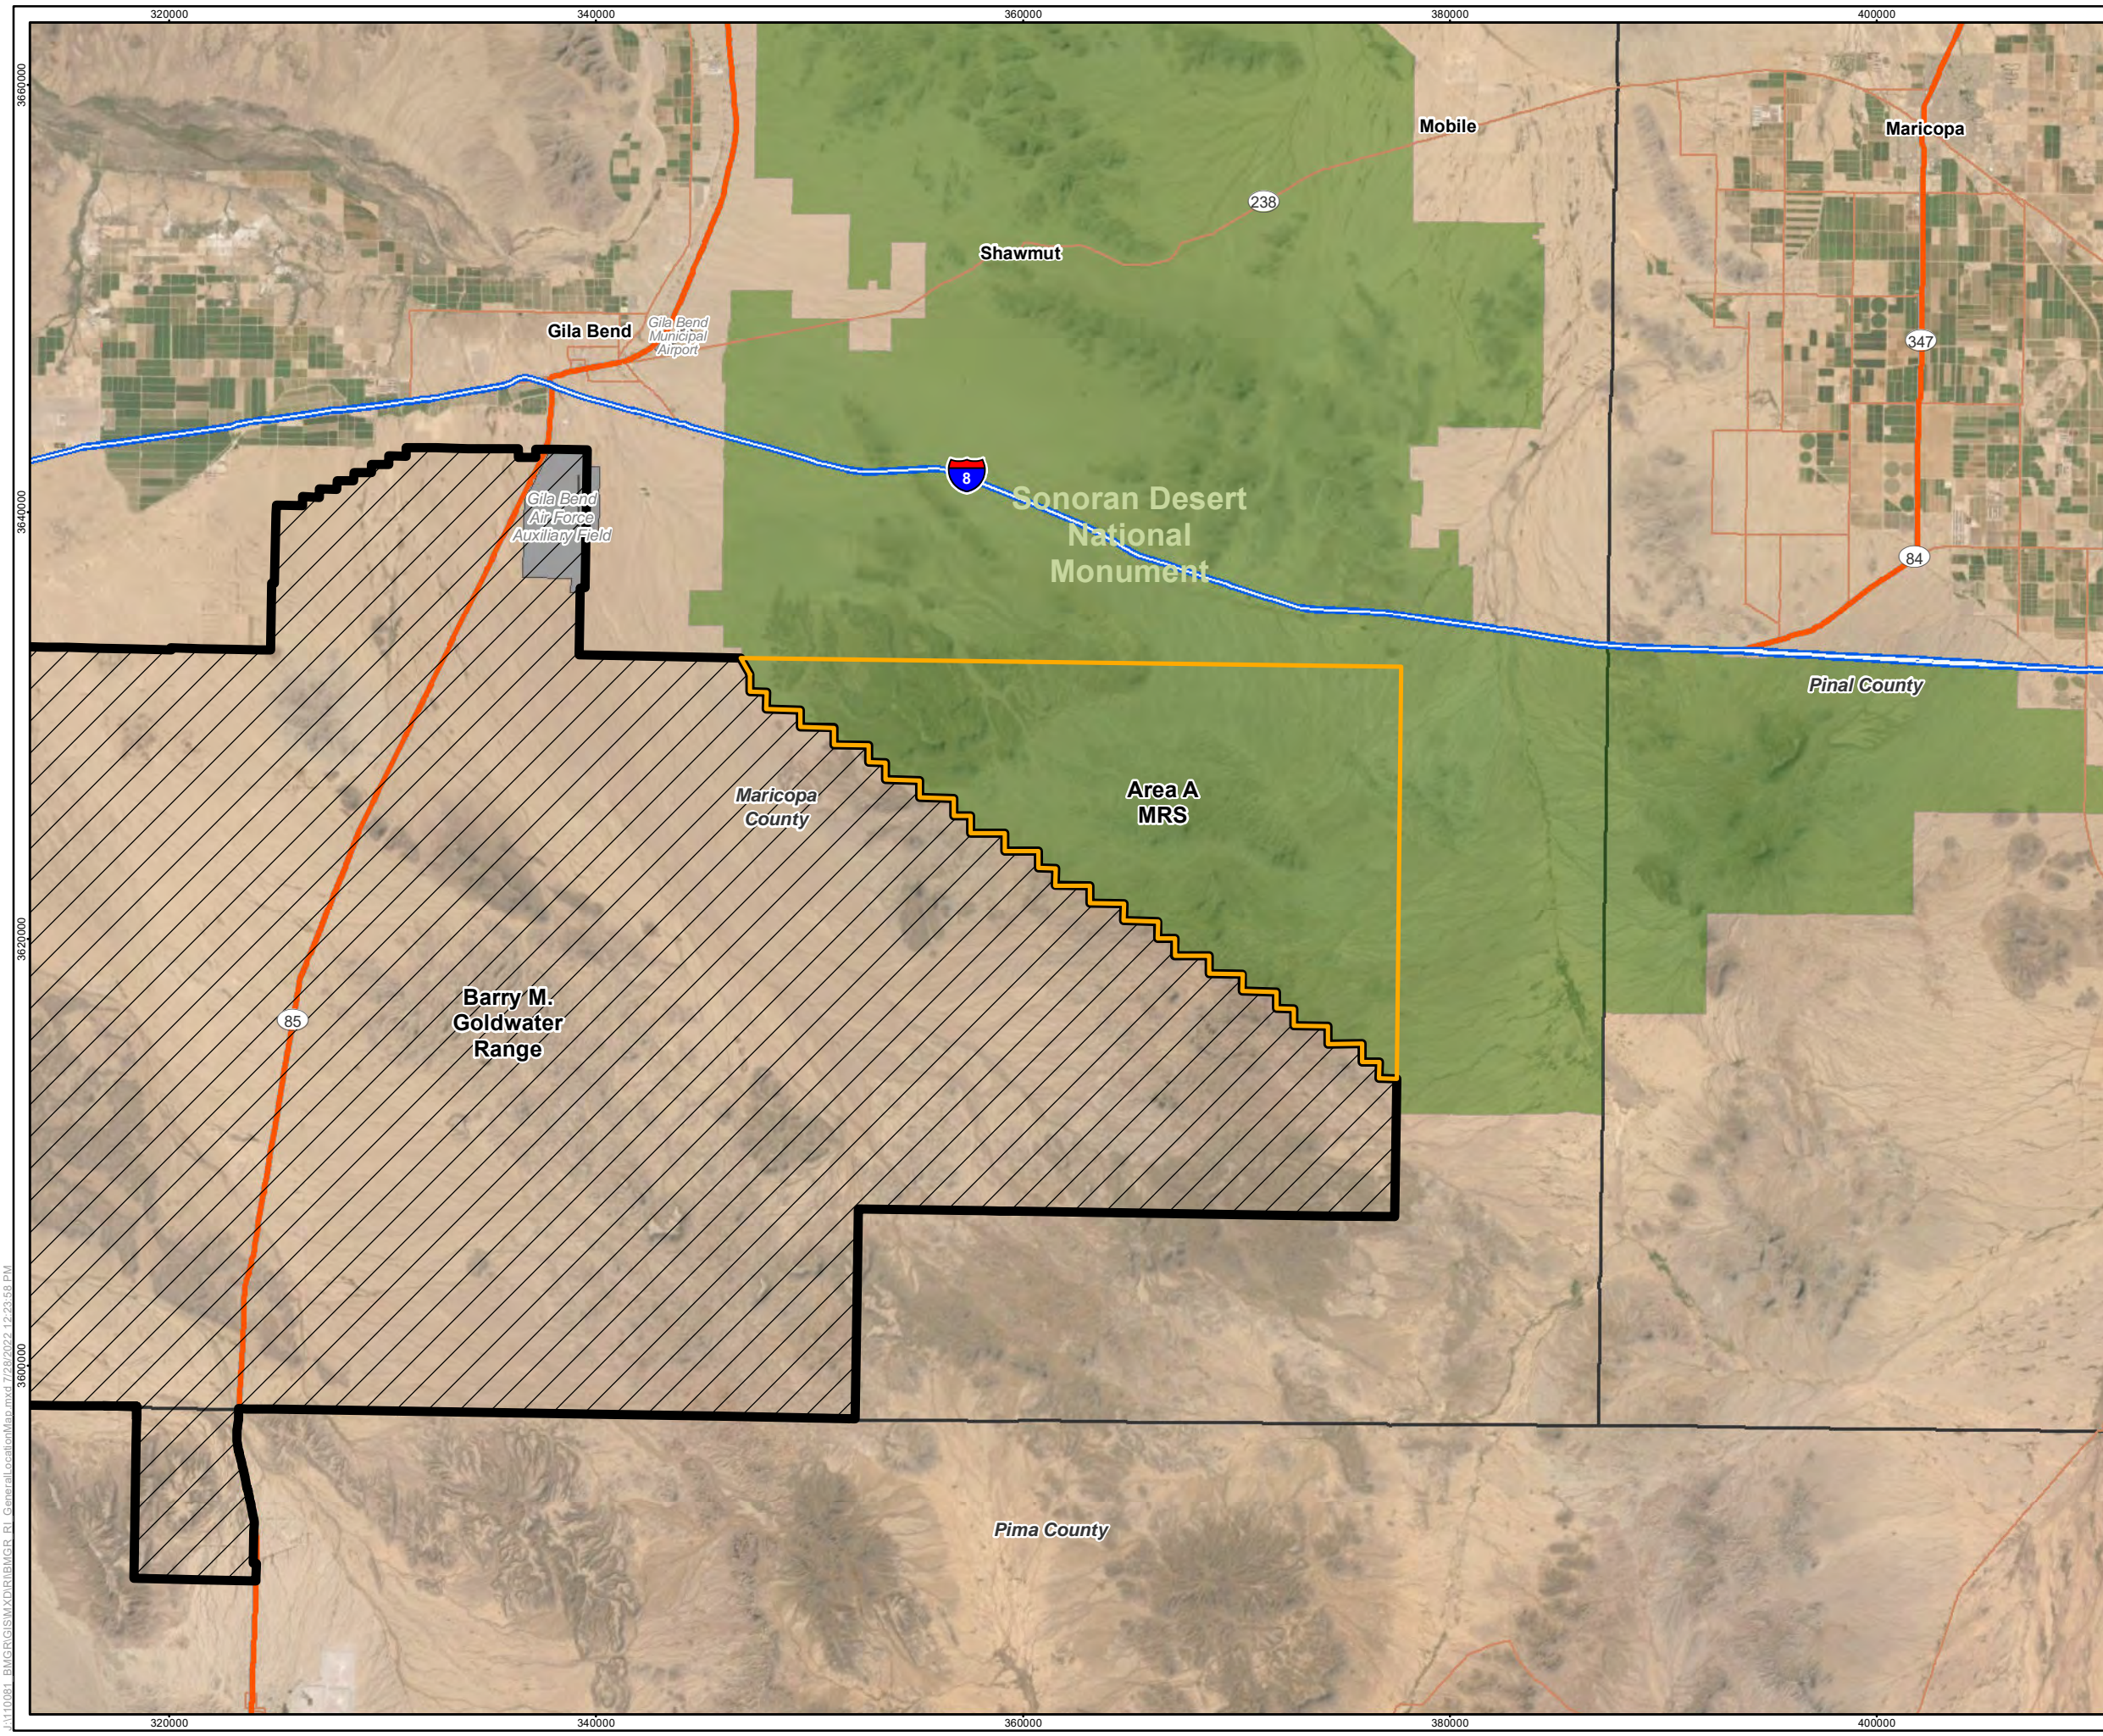

Figure 1.1
General Location Map
Area A Munitions Response Site (MRS)

Barry M. Goldwater Range
Luke AFB, Arizona

Legend

-  Area A MRS
-  Barry M. Goldwater Range Boundary
-  Limited Access
-  Highway
-  Major Road
-  Airport
-  National Monument
-  County Boundary

Image Source: ESRI Online

Projection: WGS 1984 UTM Zone 12N, Units: Meter

PARSONS

U.S. ARMY CORPS
OF ENGINEERS, OMAHA

FILE:
BMGR_RI_GeneralLocationMap.mxd

DATE:
July 2022