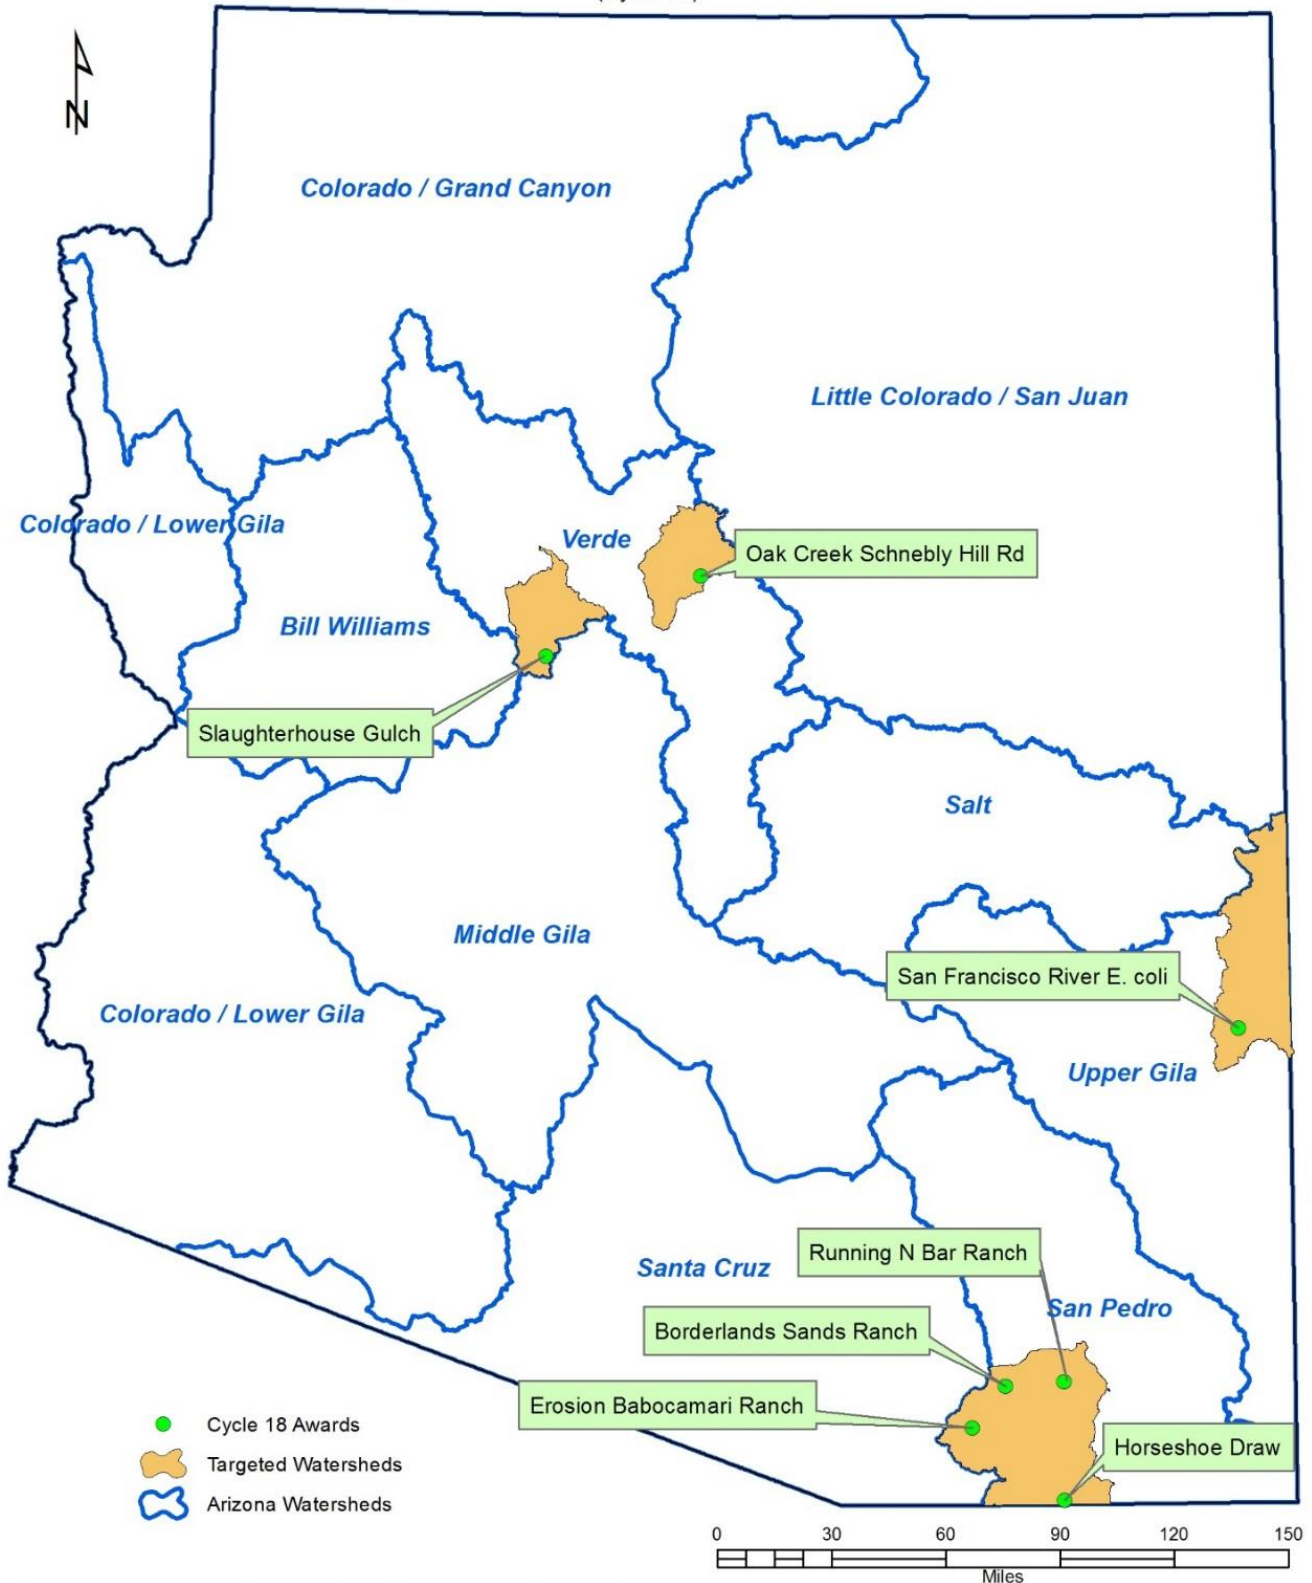

Water Quality Improvement Grant Awards
 (Cycle 18)

This map is for general reference only. ADEQ programs' data collection efforts are ongoing. More detailed information and specific locations can be obtained by contacting the Arizona Department of Environmental Quality.