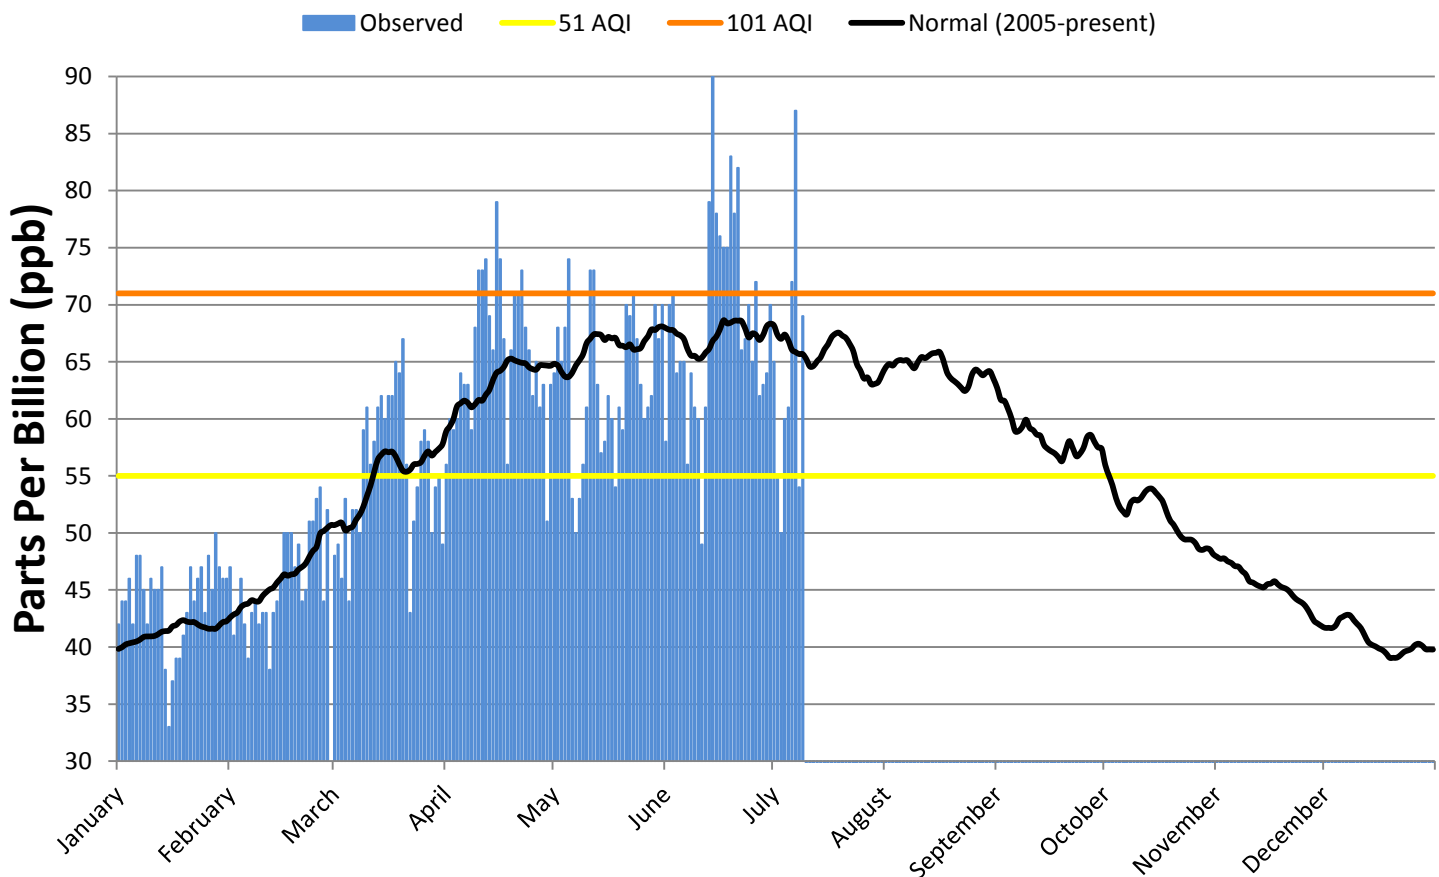

Year to Date (Jan 1 - Jul 9)

	Good days	Moderate days	Exceedance days
Number of days	81	84	25

2017 Phoenix Ozone

Daily maximum ozone concentration (blue) for the Phoenix area measured in parts per billion (ppb). The normal line (black) is a rolling weekly average of historical ozone data. The yellow and orange lines are Air Quality Index (AQI) category breakpoints.

*Scroll to bottom for list of exceedance days.

Daily Maximum Ozone Observations

January			February			March		
Date	ppb	AQI	Date	ppb	AQI	Date	ppb	AQI
1/1/2017	42	39	2/1/2017	47	44	3/1/2017	48	44
1/2/2017	44	41	2/2/2017	41	38	3/2/2017	49	45
1/3/2017	44	41	2/3/2017	43	40	3/3/2017	46	43
1/4/2017	46	43	2/4/2017	46	43	3/4/2017	53	49
1/5/2017	42	39	2/5/2017	42	39	3/5/2017	44	41
1/6/2017	48	44	2/6/2017	39	36	3/6/2017	52	48
1/7/2017	48	44	2/7/2017	43	40	3/7/2017	52	48
1/8/2017	45	42	2/8/2017	44	41	3/8/2017	50	46
1/9/2017	42	39	2/9/2017	42	39	3/9/2017	59	64
1/10/2017	46	43	2/10/2017	43	40	3/10/2017	61	71
1/11/2017	45	42	2/11/2017	43	40	3/11/2017	56	54
1/12/2017	45	42	2/12/2017	38	35	3/12/2017	58	61
1/13/2017	47	44	2/13/2017	43	40	3/13/2017	61	71
1/14/2017	38	35	2/14/2017	44	41	3/14/2017	62	74
1/15/2017	33	31	2/15/2017	46	43	3/15/2017	60	67
1/16/2017	37	34	2/16/2017	50	46	3/16/2017	62	74
1/17/2017	39	36	2/17/2017	50	46	3/17/2017	62	74
1/18/2017	39	36	2/18/2017	50	46	3/18/2017	65	84
1/19/2017	41	38	2/19/2017	47	44	3/19/2017	64	80
1/20/2017	43	40	2/20/2017	49	45	3/20/2017	67	90
1/21/2017	47	44	2/21/2017	44	41	3/21/2017	56	54
1/22/2017	44	41	2/22/2017	45	42	3/22/2017	43	40
1/23/2017	46	43	2/23/2017	51	47	3/23/2017	51	47
1/24/2017	47	44	2/24/2017	51	47	3/24/2017	54	50
1/25/2017	43	40	2/25/2017	53	49	3/25/2017	58	61
1/26/2017	48	44	2/26/2017	54	50	3/26/2017	59	64
1/27/2017	45	42	2/27/2017	44	41	3/27/2017	58	61
1/28/2017	50	46	2/28/2017	52	48	3/28/2017	50	46
1/29/2017	47	44				3/29/2017	54	50
1/30/2017	46	43				3/30/2017	55	51
1/31/2017	46	43				3/31/2017	49	45